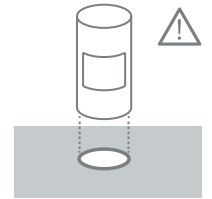

50 cm

Ø 26 cm

Ø 26 cm

CLEANING AND CARE TIPS

For regular cleaning, use a dish detergent and a wet cloth.

Do not use products that contains acetone, vinegar or ammonia.

Do not use abrasive sponges or cleaning creams that can scratch the surfaces.